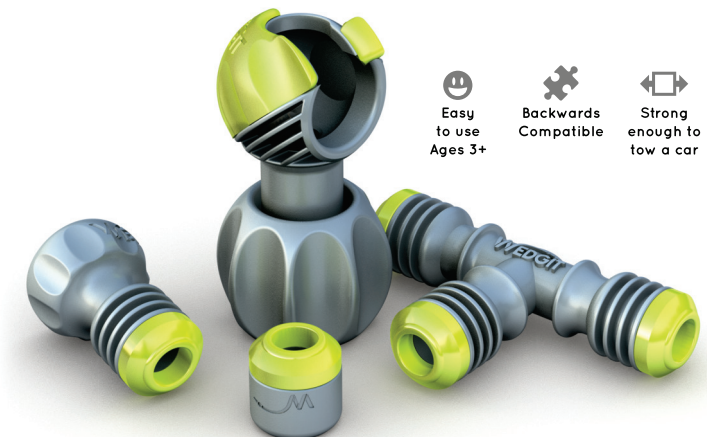

# WEDGIT

A FITTING GARDEN COMPANION

**2x**  
Tougher  
garden hose  
connection

**17bar**  
Leak-free

Made from Engineering-grade Polymers

**3**  
Seconds  
to connect  
Patented Coupling Action

Easy  
to use  
Ages 3+