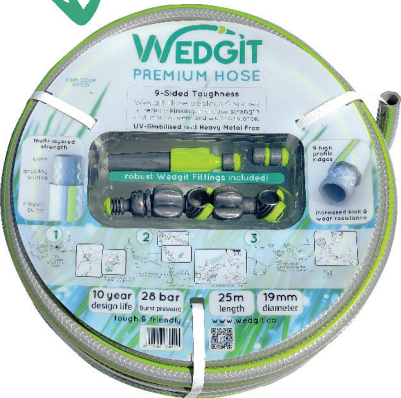

WED00020  
Premium Hose 20M  
(12mm 1/2")  
incl. 6 Piece Starter Kit

Heavy metal free  
UV treated  
Kink resistant

Hose Profile

Hose is not round  
but 9-sided!

WED00021  
Premium Hose 25M  
(19mm 3/4")  
incl. 6 Piece  
Starter Kit

- WED100 : Premium Hose (12mm 1/2") 50M
- WED101 : Premium Hose (12mm 1/2") 100M
- WED102 : Premium Hose (19mm 3/4") 50M
- WED103 : Premium Hose (19mm 3/4") 100M

WED00012  
Accessory Adaptor  
26.5mm (3/4" BSP Thread)

WED00013  
Accessory Adaptor  
26.5mm (3/4" GHT Thread)

Lockable rotating cap

WED00001  
Quick Connect  
13mm (1/2")

Simple - no mechanical  
clips or springs

WED00002  
Quick Connect  
19mm (3/4")

Extremely  
strong connection  
to any hose

WED00015  
Adjustable  
Nozzle

WED00016  
6 Piece Starter Kit  
(13mm 1/2")

WED00017  
6 Piece Starter Kit  
(19mm 3/4")

Contents:

Adjustable Nozzle, 2 x Quick Connects, 3 x Converter Caps  
3/4-inch Tap Connector, 1/2-inch Thread Adapter